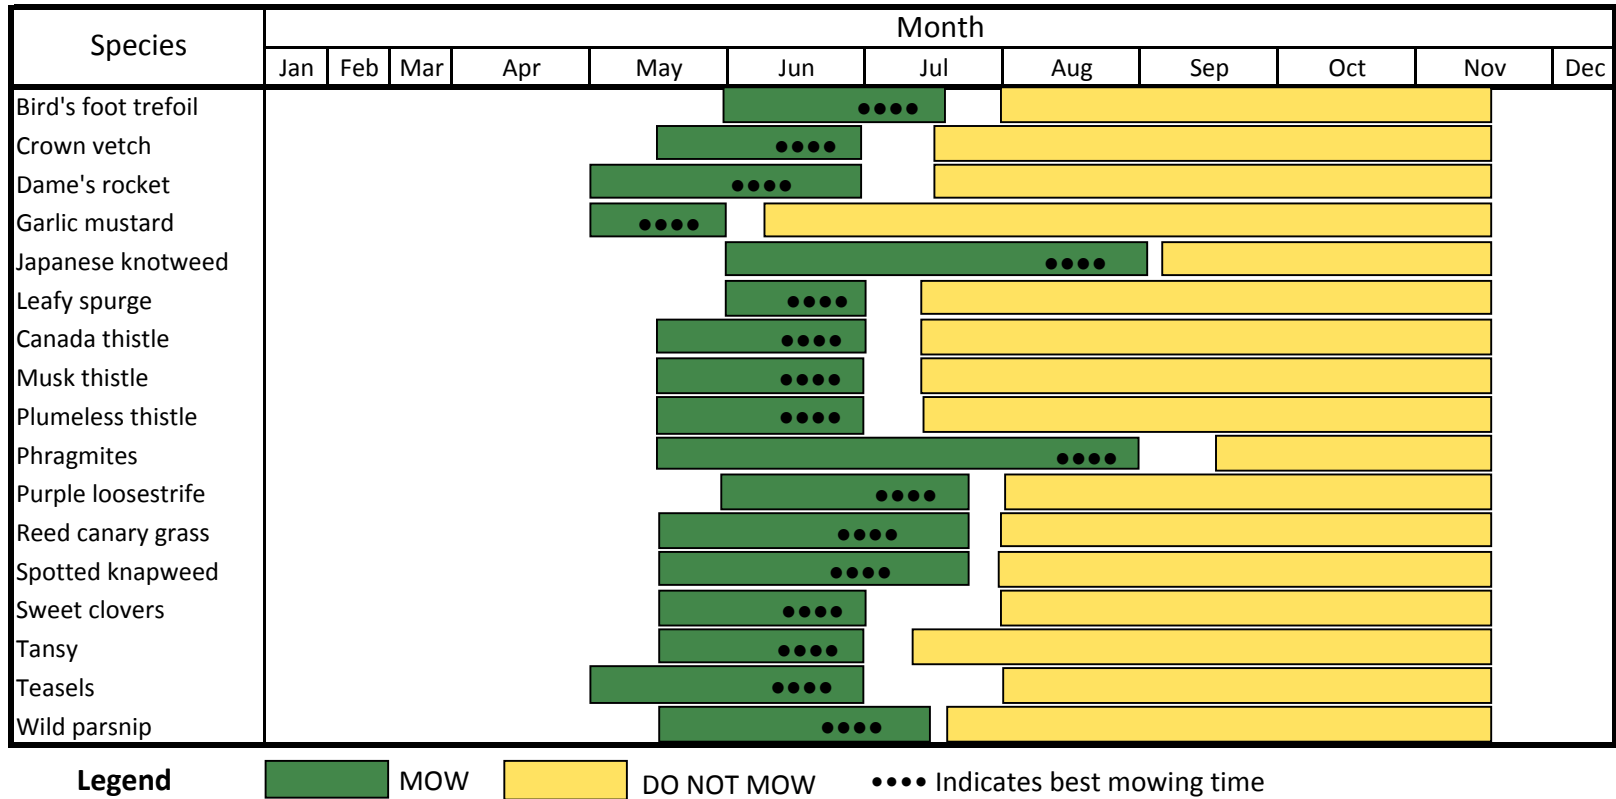

Mowing times for common invasive species in northern Wisconsin

Compiled by the Northwoods Cooperative Weed Management Area in April 2010, based on guidance charts from the Wisconsin DNR with input from other partners.